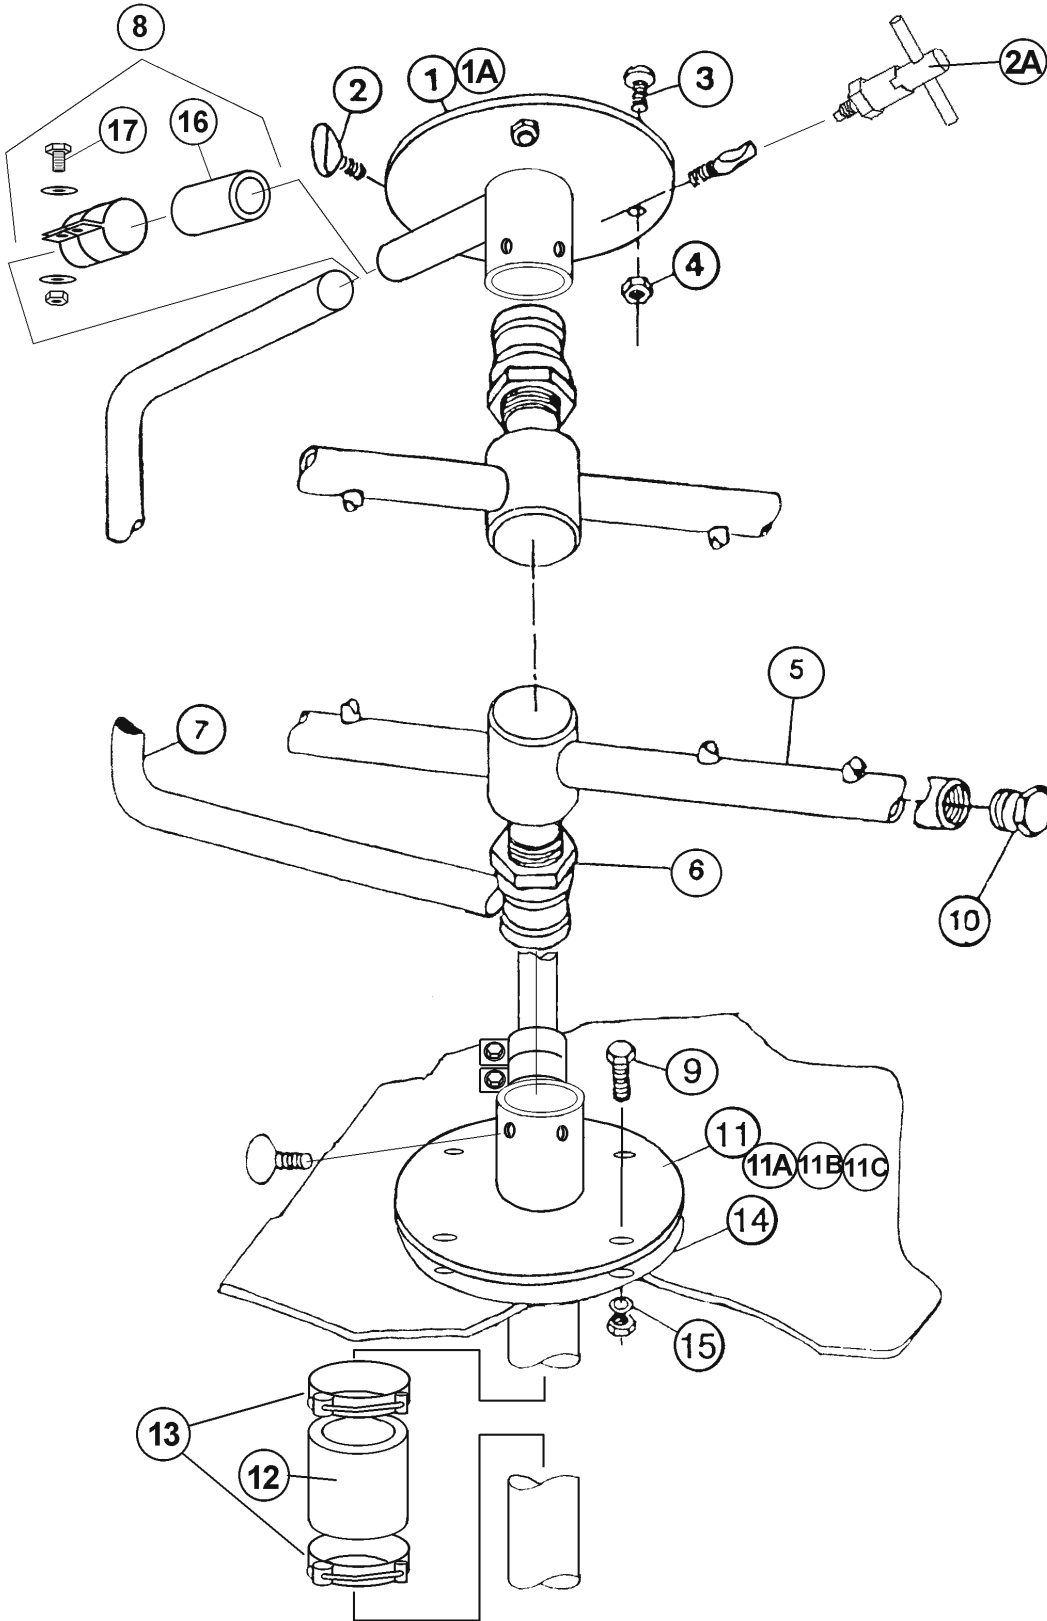

062-0800

Spray System Assembly
5-AG-S

American Dish Service

Ref. No.	Part No.	No. Req.	Description
1	085-6628	2	Upper Spray Base, SS, Thumbscrew Type
1A	085-6626	Opt.	Upper Spray Base, SS, Bayonet Type
2	098-1583	12	Thumb Screws 5/16-18 x 5/8" SS
2A	099-1028	Opt.	Bayonet Fitting
3	098-1426	8	Bolt, 1/4-20 x 3/4" HH SS
4	098-2507	16	Locknut, 1/4-20 SS
5	081-6214	4	Spray Arm Assembly
6	081-6210	14	Spray Arm Bearing Assembly, Cleanable
7	087-6229	2	Upper Arm Supply Tube (Manifold)
8	081-6501	4	Clamp Assembly, Inside Manifold (Incl. Bolts & Nuts)
9	098-1426	8	Bolt, 1/4-20 x 3/4" HH SS
10	084-6211	8	Spray Arm End Plug, SS
11	085-6633	1	Lower Spray Base, SS, Thumbscrew Type, RH
11A	085-6632	1	Lower Spray Base, SS, Bayonet Type, LH
11B	085-6631	Opt.	Lower Spray Base, SS, Bayonet Type, RH
11C	085-6630	Opt.	Lower Spray Base, SS Bayonet Type, LH
12	093-1040	2	Rubber Sleeve, Discharge Tube
13	098-9037	4	Clamp, Discharge Tube sleeve
14	089-6201	2	Gasket, Spray Base
15	098-2404	8	Washer, 1/4", SS
16	093-1041	4	Plastic Sleeve, Inside Manifold Tube
17	098-1426	8	Bolt, 1/4-20 x 3/4" HH SS